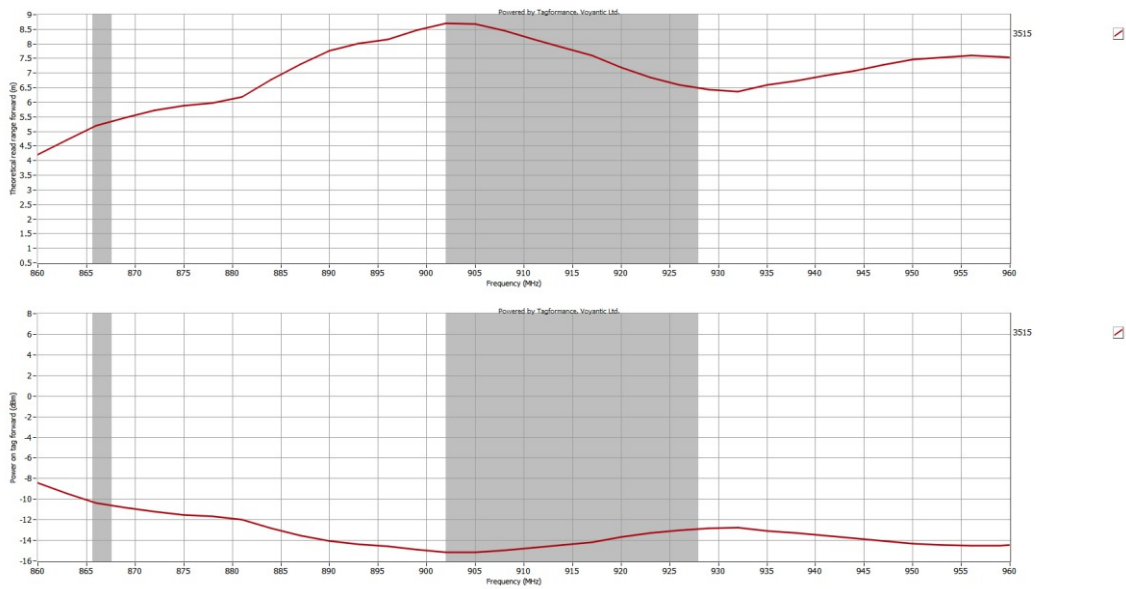

Read Range(2W ERP)