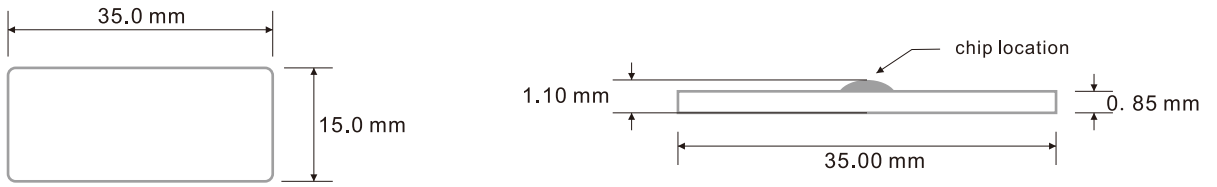

Dimensions